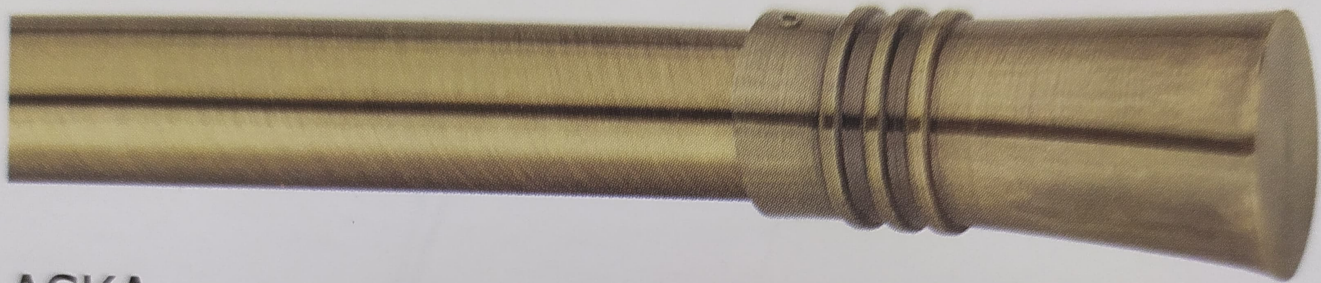

ZADO

SQUARE TIFFANY

ASKA

DESIRE

PRE LEAVES

EXIE

DIAMOND DISK

SOLID LINNING

DOUBLE LEAVES

Finish : Antique Gold

PEARL

Finish : Antique Gold

CACTUS

Finish : Antique Gold

# PEPLE LEAVES

Finish : Copper Antique

PEARL

Finish : Copper Antique

CACTUS

Finish : Copper Antique