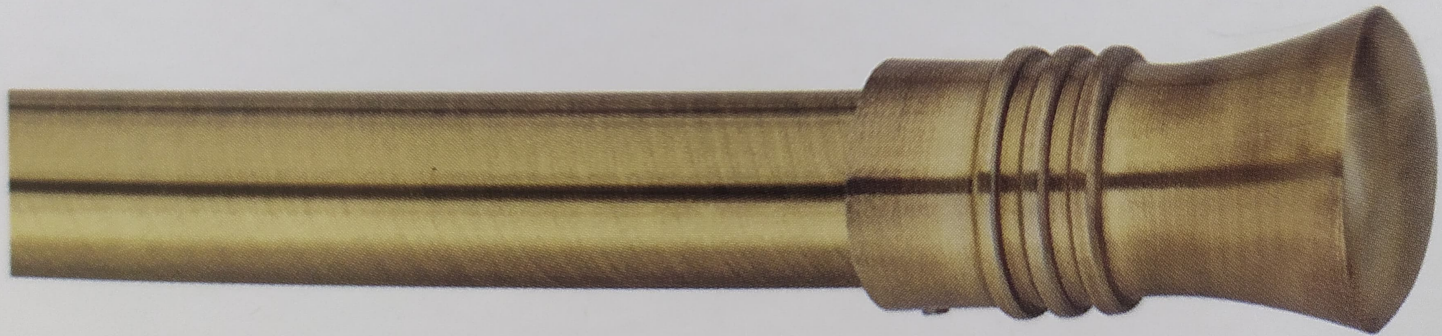

ZADO

SQUARE TIFFANY

ASKA

DESIRE

PRE LEAVES

EXIE

DIAMOND DISK

SOLID LINNING

DOUBLE LEAVES

Finish : Antique Gold

PEARL

Finish : Antique Gold

CACTUS

Finish : Antique Gold

# PEPLE LEAVES

Finish : Copper Antique

PEARL

Finish : Copper Antique

CACTUS

Finish : Copper Antique